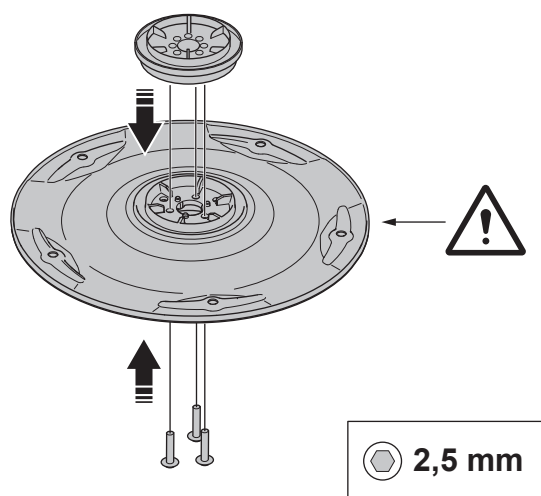

550 EPOS

Fairway Kit

1

2

3

4